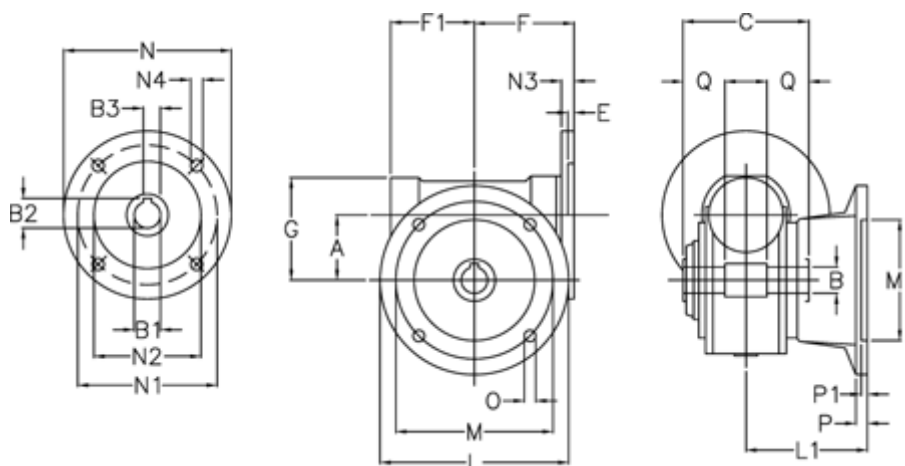

Article number: 390204903642310
 Description: Worm gear
 VF 49-F2-36-63B14

Measures

A	= 49.5	F1	= 63	N2	= 60
B	= 25 H7	G	= 80	N3	= 7
B1 E7	= 11	L	= 125	N4	= 6
B2	= 12.8	L1	= 85.5	O	= 10.5
B3 H9	= 4	M	= 90	P	= 12
C	= 82	M1	= 70	P1	= 10
E	= 3	N	= 90	Q	= 22.5
F	= 70	N1	= 75		